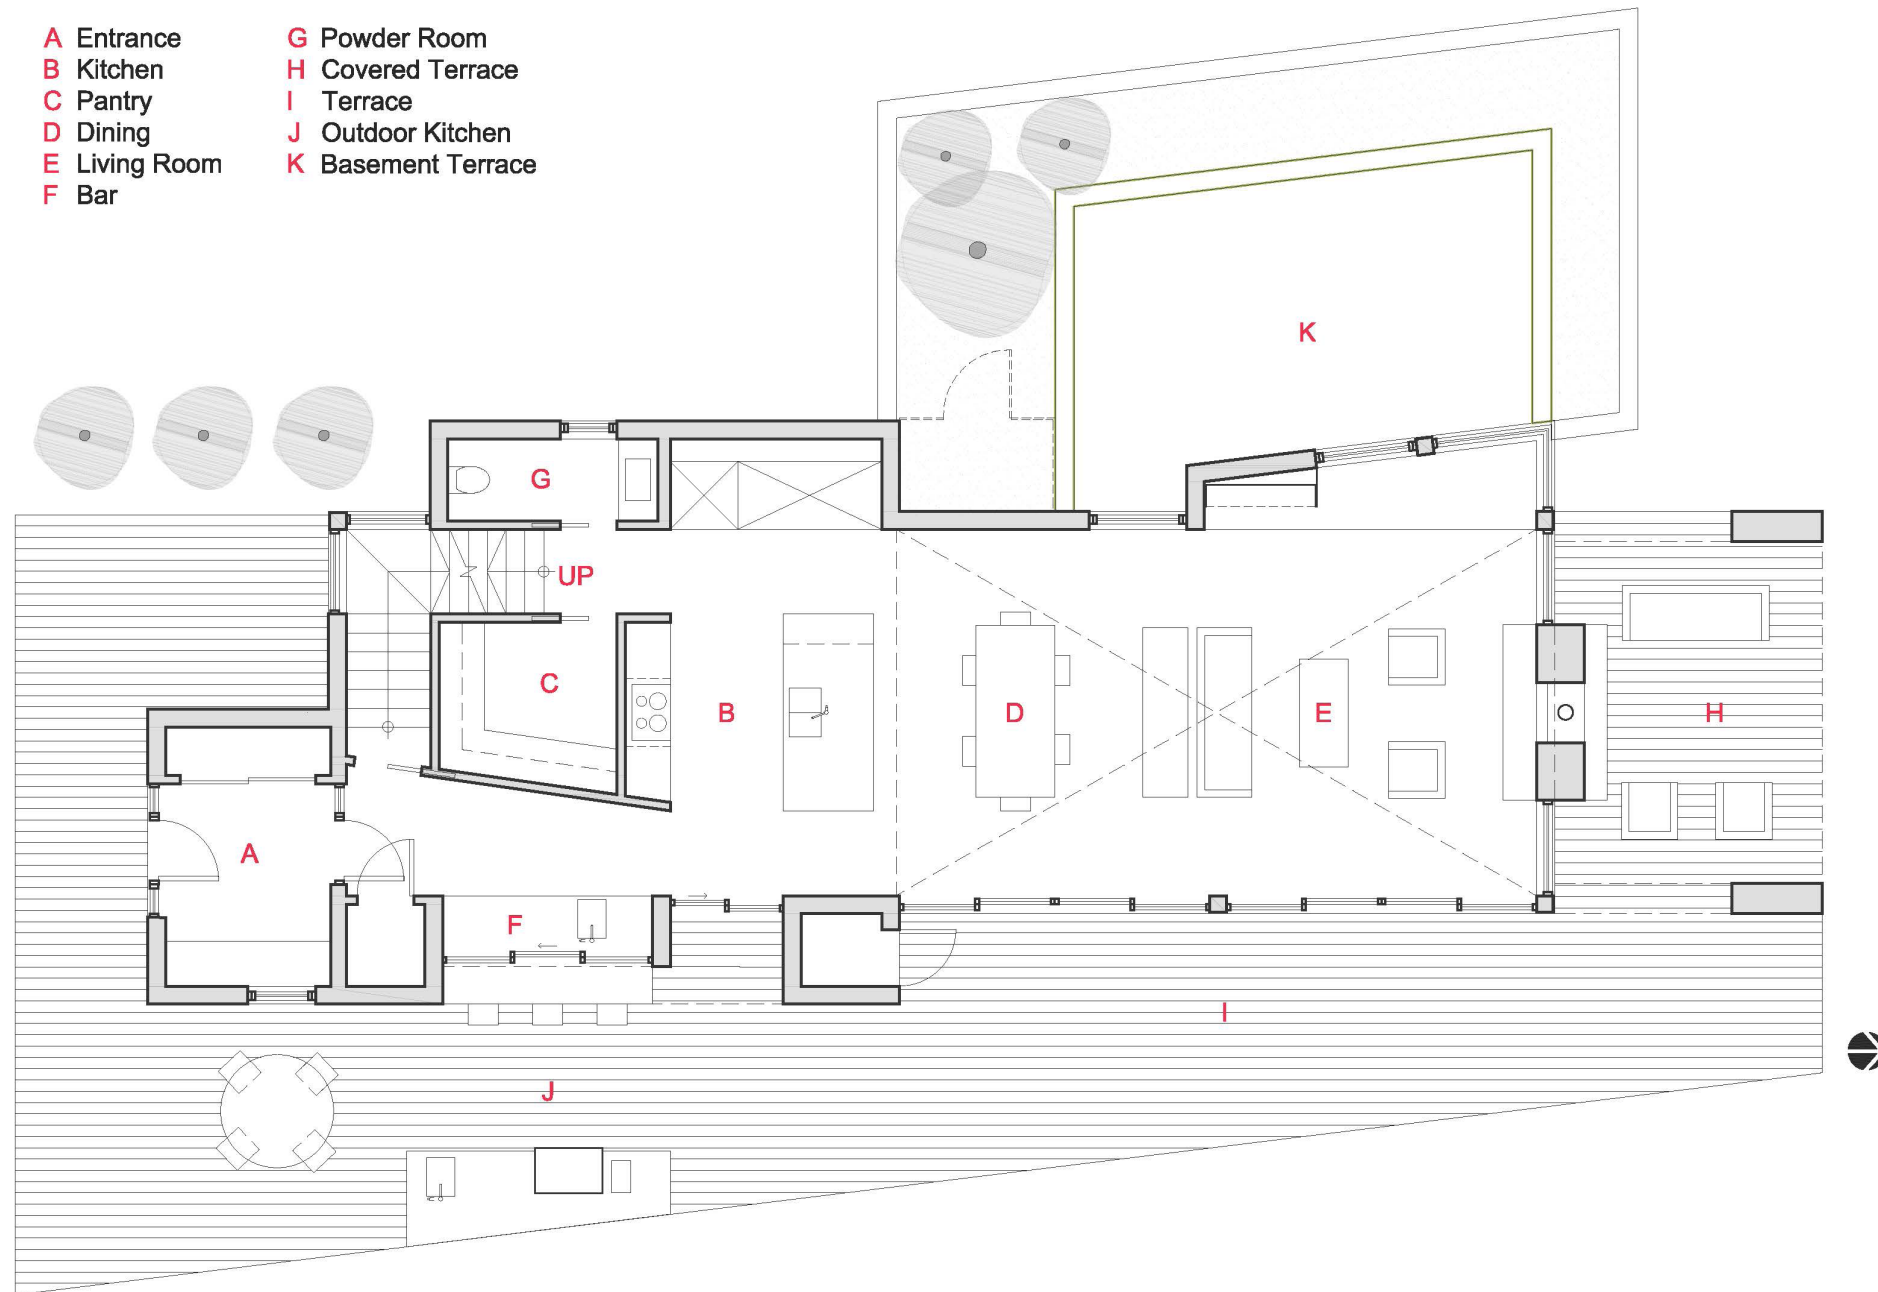

- A Entrance
- B Kitchen
- C Pantry
- D Dining
- E Living Room
- F Bar
- G Powder Room
- H Covered Terrace
- I Terrace
- J Outdoor Kitchen
- K Basement Terrace

MAIN LODGE

- A Covered Entrance
- B Bedroom
- C Sitting Room
- D Kitchenette
- E Bathroom
- F Outdoor Shower
- G Covered Terrace
- H Terrace
- I Mech / Storage
- J Change Room
- K Sauna
- L Spa

MASTER SUITE

GUEST SUITE

SAUNA