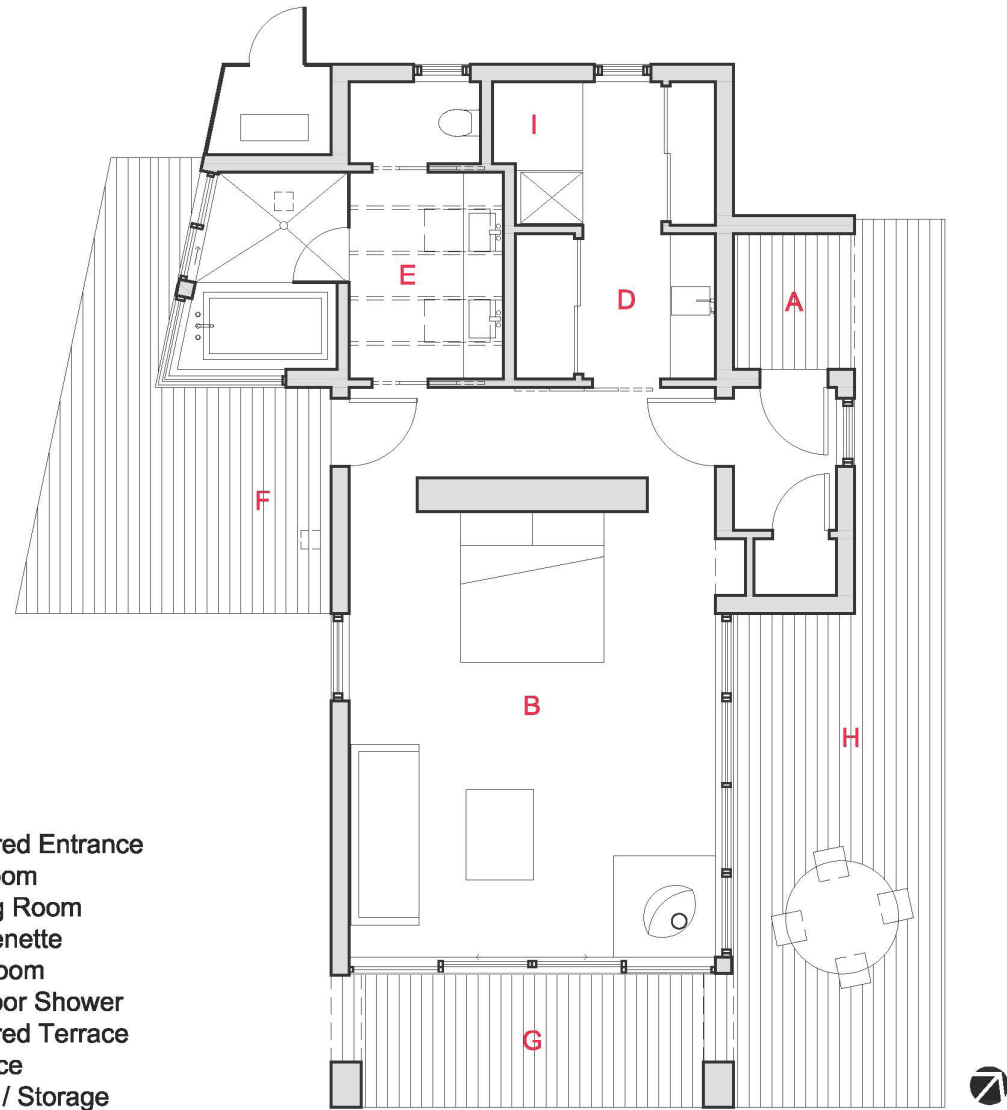

- A Entrance
- B Kitchen
- C Pantry
- D Dining
- E Living Room
- F Bar
- G Powder Room
- H Covered Terrace
- I Terrace
- J Outdoor Kitchen
- K Basement Terrace

MAIN LODGE

- A Covered Entrance
- B Bedroom
- C Sitting Room
- D Kitchenette
- E Bathroom
- F Outdoor Shower
- G Covered Terrace
- H Terrace
- I Mech / Storage
- J Change Room
- K Sauna
- L Spa

MASTER SUITE

GUEST SUITE

SAUNA