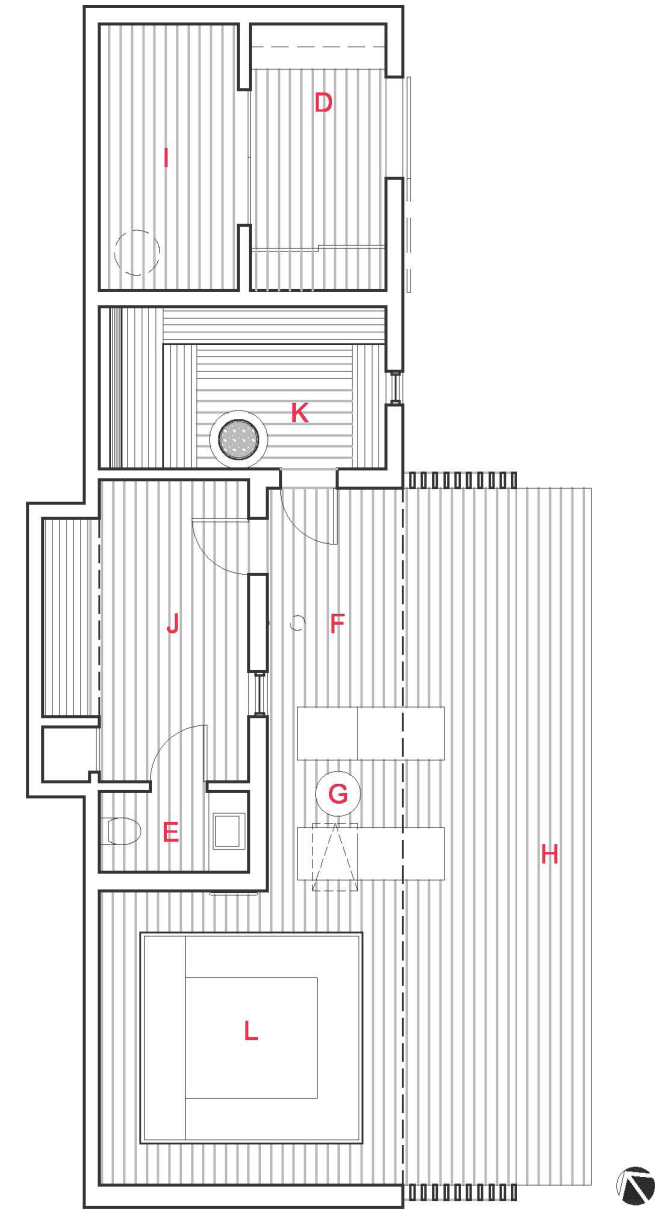

- A Entrance
- B Kitchen
- C Pantry
- D Dining
- E Living Room
- F Bar
- G Powder Room
- H Covered Terrace
- I Terrace
- J Outdoor Kitchen
- K Basement Terrace

MAIN LODGE

- A Covered Entrance
- B Bedroom
- C Sitting Room
- D Kitchenette
- E Bathroom
- F Outdoor Shower
- G Covered Terrace
- H Terrace
- I Mech / Storage
- J Change Room
- K Sauna
- L Spa

MASTER SUITE

GUEST SUITE

SAUNA