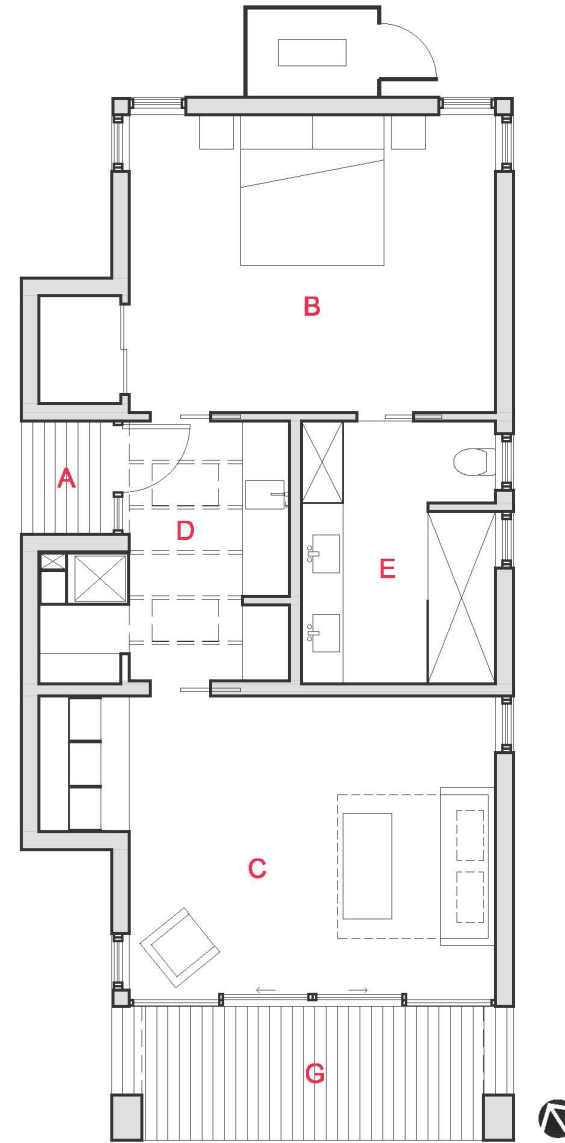

- A Entrance
- B Kitchen
- C Pantry
- D Dining
- E Living Room
- F Bar
- G Powder Room
- H Covered Terrace
- I Terrace
- J Outdoor Kitchen
- K Basement Terrace

MAIN LODGE

- A Covered Entrance
- B Bedroom
- C Sitting Room
- D Kitchenette
- E Bathroom
- F Outdoor Shower
- G Covered Terrace
- H Terrace
- I Mech / Storage
- J Change Room
- K Sauna
- L Spa

MASTER SUITE

GUEST SUITE

SAUNA